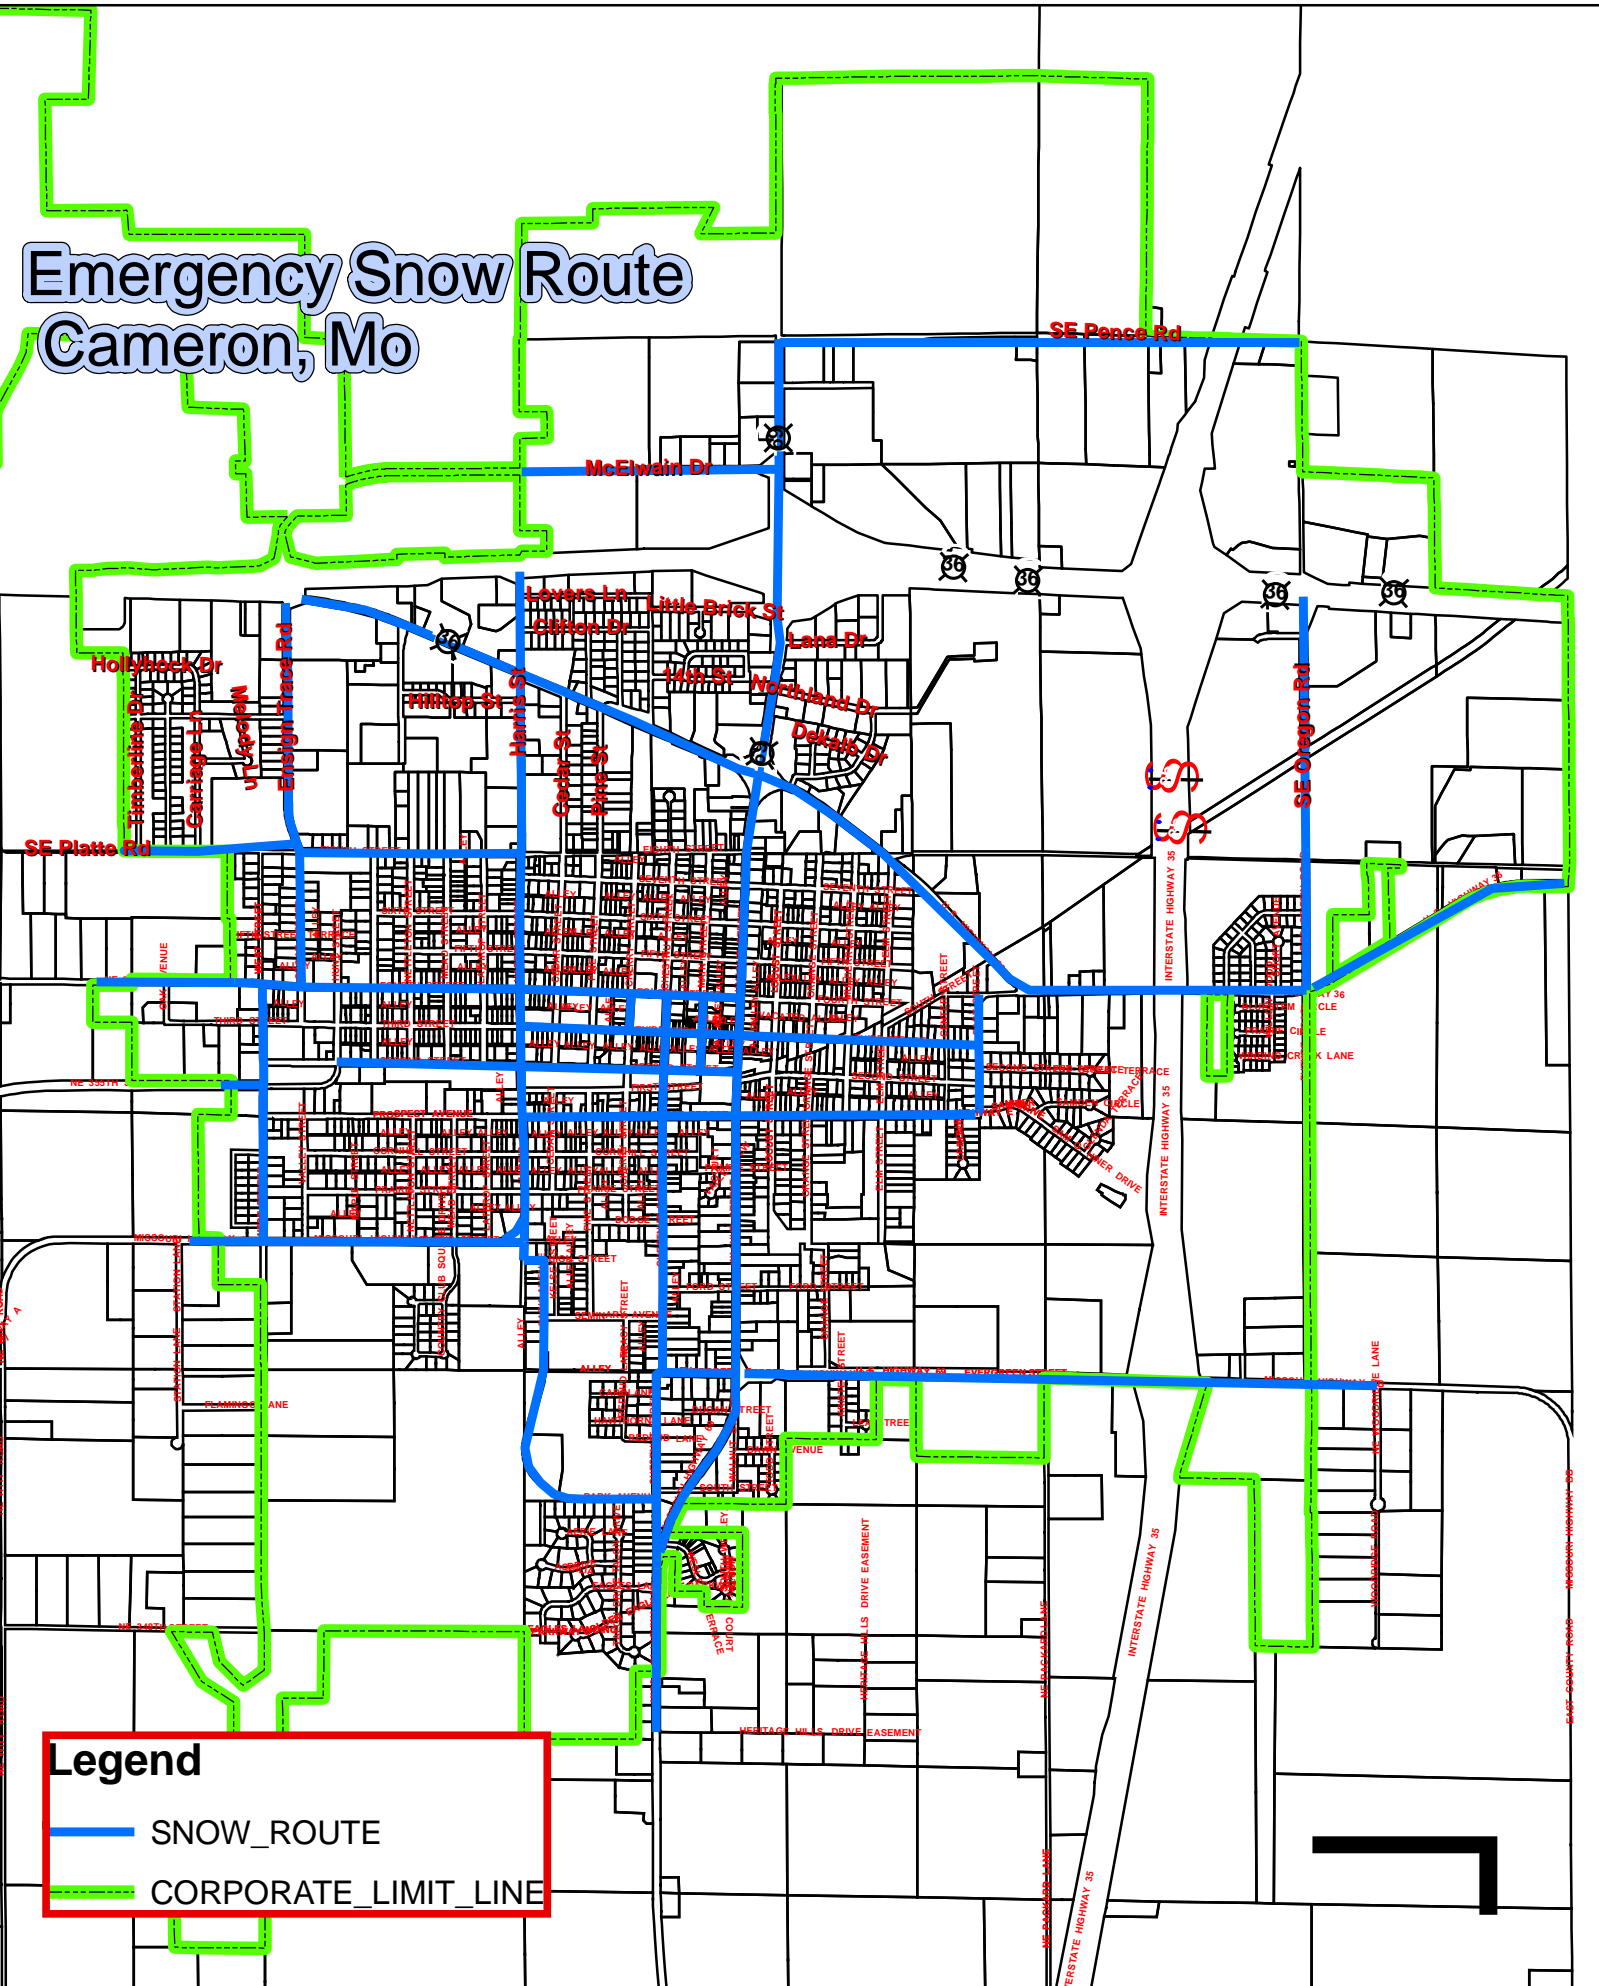

Emergency Snow Route Cameron, Mo

Legend

- SNOW_ROUTE
- - - CORPORATE_LIMIT_LINE

These maps were prepared for the inventory of real property found within the City of Cameron, Missouri, and are compiled from recorded deeds, plans, plats, other public records and/or supportive data. These maps were prepared utilizing parcel information from Clinton & DeKalb County Governments. This data is for informational purposes only and should not be substituted for a true title search, property appraisal, survey, area calculations, zoning verification, etc. The City of Cameron makes no warranty of any kind concerning the completeness or accuracy of information contained on these maps and shall assume no liability or responsibility for any errors or inaccuracies in the information provided. The user relieves the City of Cameron, and its respective agents, officers, and employees of any liability for any and all damages resulting from the use or misuse of these data.